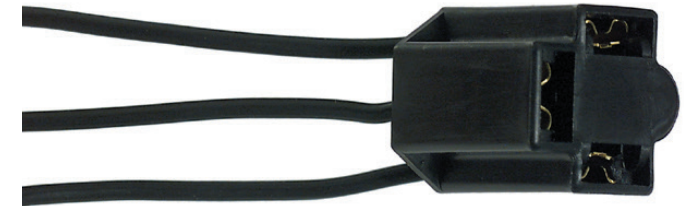

PIGTAILS — UNIVERSAL LIGHTING

Single Contact Pigtail
722.4010

Double Contact Pigtail
722.4011

Headlamp Sealed Beam 3 prong
722.4004

Pigtail for Bulb #194
722.1003

Side Marker Socket for Bulb #194
722.3674

Pigtail for Bulb #9004
722.1008

Pigtail for Bulb #9005
722.1009

Pigtail for Bulb #9006
722.1010

Instrument Panel Cluster 1/2"
722.1002

Instrument Panel Cluster 5/8"
722.1001