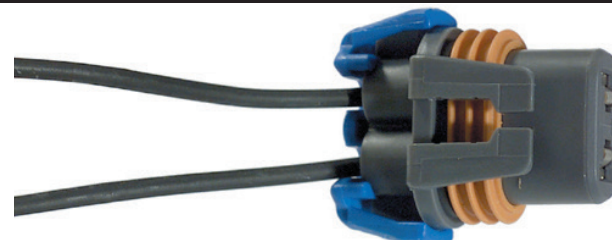

PIGTAILS — UNIVERSAL LIGHTING

Single Contact Pigtail
722.4010

Double Contact Pigtail
722.4011

Headlamp Sealed Beam 3 prong
722.4004

Pigtail for Bulb #194
722.1003

Side Marker Socket for Bulb #194
722.3674

Pigtail for Bulb #9004
722.1008

Pigtail for Bulb #9005
722.1009

Pigtail for Bulb #9006
722.1010

Instrument Panel Cluster 1/2"
722.1002

Instrument Panel Cluster 5/8"
722.1001