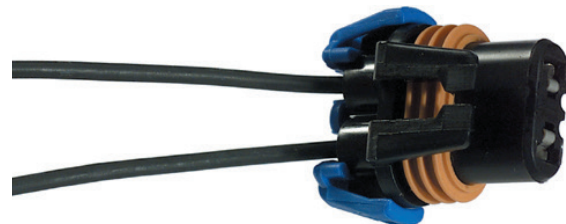

PIGTAILS — UNIVERSAL LIGHTING

Single Contact Pigtail
722.4010

Double Contact Pigtail
722.4011

Headlamp Sealed Beam 3 prong
722.4004

Pigtail for Bulb #194
722.1003

Side Marker Socket for Bulb #194
722.3674

Pigtail for Bulb #9004
722.1008

Pigtail for Bulb #9005
722.1009

Pigtail for Bulb #9006
722.1010

Instrument Panel Cluster 1/2"
722.1002

Instrument Panel Cluster 5/8"
722.1001